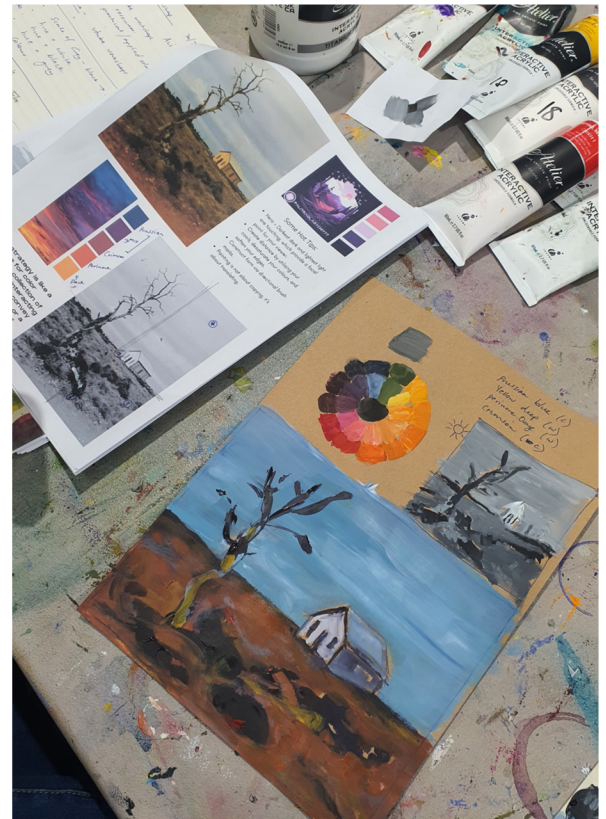

This workshop is about putting our colour theory skills to the test where the focus is on experimentation and repetition to cement the foundations of our knowledge.

Over the course of the day we will be exploring the nature of colour and how it's various elements create form and perspective in our paintings. After learning the theory of this process we will practise our skills across a range of different images and surfaces.

Whilst it's not a pre-requisite I would highly recommend you check out the 'Colour Wheel Basics' workshop on October 18th for the biggest bang for your buck.

We will begin by creating a series of small, monochromatic images in order to illustrate the importance of values: What they tell us, how to match them and how to use colour as a secondary importance.

After this we will make a series of take-home tools that will help us to explore how various colour elements create perspective, mood, and time, and we'll round out the day by workshoping a range of pre-selected images by applying our practical colour skills!

MATERIALS

- Acrylic paints: Naphthol Red Light, Quinacridone Magenta, Cobalt Turquoise Light Hue, French Ultramarine, Arylamide Yellow Light, Arylamide Yellow Dark, Titanium White, Carbon Black
(or you can use the products at Arts Tree for an additional \$20 paid on the day)
- Brushes for acrylic paints
- Jo Sonja Glaze Medium
- Chux cloth x 1
- Jar to hold water
- Pen to write notes