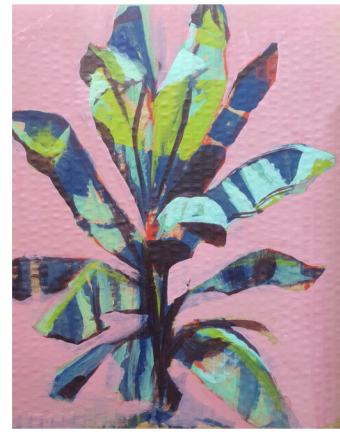

The 30 minute process; drawing, values, colour, done!

Over the course of the day we will paint 3 images: an object, a landscape, and a portrait.

You will learn drawing analysis, colour mixing, and become obsessed with the gift of finding values, guaranteed!

If bringing joy and looseness into your creative practice is something you need, you've found the right workshop!

MATERIALS

- 3-5 sheets of **thick** cardboard (no bigger than A3). Think moving boxes and the like.
- Acrylic paints: Naphthol Red Light, Quinacridone Magenta, Cobalt Turquoise Light Hue, French Ultramarine, Arylamide Yellow Light, Arylamide Yellow Deep, Titanium White, Carbon Black... And any other colours you love!
- Brushes for acrylic paints
- Jo Sonja Glaze Medium
- Chux cloth x 1
- Jar to hold water
- Pen to write notes

A WORKBOOK WILL BE SENT TO YOUR EMAIL FOR PRINTING IN THE LEAD UP TO THE WORKSHOP.

ALL IMAGES FOR OUR PAINTINGS WILL BE PROVIDED.

ARTS TREE FINE ART SCHOOL

248 PRESTON ROAD, WYNNUM WEST
0437146359

ONSITE PARKING AT REAR

@artstreecreations

Arts Tree

artstree.com.au