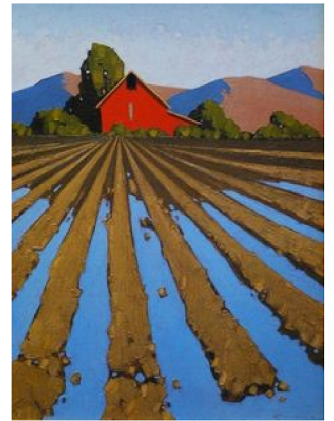

MATERIALS

- Acrylic paints: Naphthol Red Light, Quinacridone Magenta, Cobalt Turquoise Light Hue, French Ultramarine, Arylamide Yellow Light, Arylamide Yellow Dark, Titanium White, Carbon Black
  (or you can use the products at Arts Tree for an additional $20 paid on the day)
- Brushes for acrylic paints
- Jo Sonja Glaze Medium
- Chux cloth x 1
- Jar to hold water
- Pen to write notes

A WORKBOOK WILL BE SENT TO YOU FOR PRINTING THE WEEK OF THE WORKSHOP

ARTS TREE FINE ART SCHOOL

248 PRESTON ROAD, WYNNUM WEST
0437146359

ONSITE PARKING AT REAR

@artstreecreations

Arts Tree

artstree.com.au