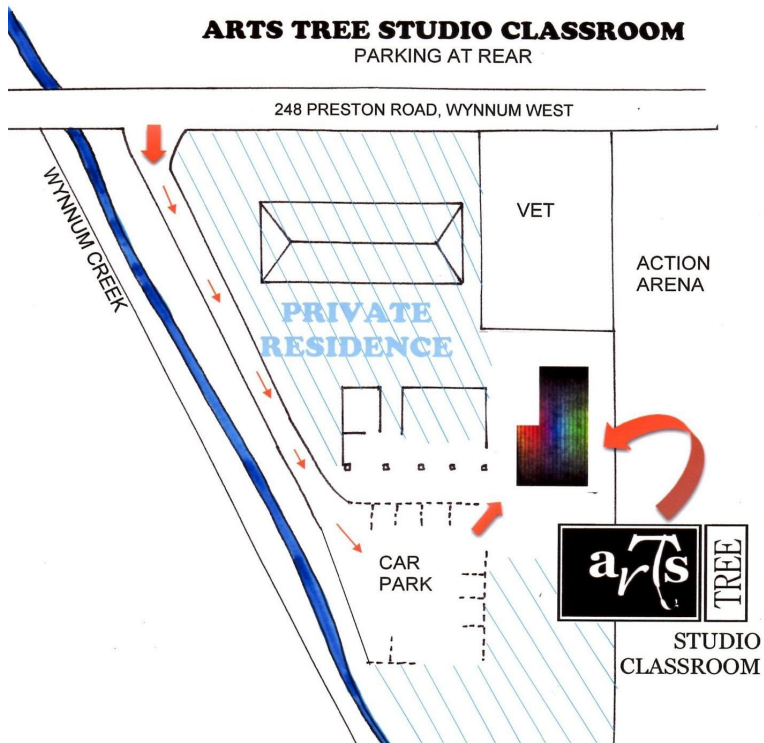

ARTS TREE
248 PRESTON ROAD
WYNNUM WEST
0437146 359

ARTS TREE STUDIO CLASSROOM
 PARKING AT REAR

Here's where you find us!

248
Preston Road
Wynnnum West

Onsite parking at rear

Gates open 30mins before the Workshop