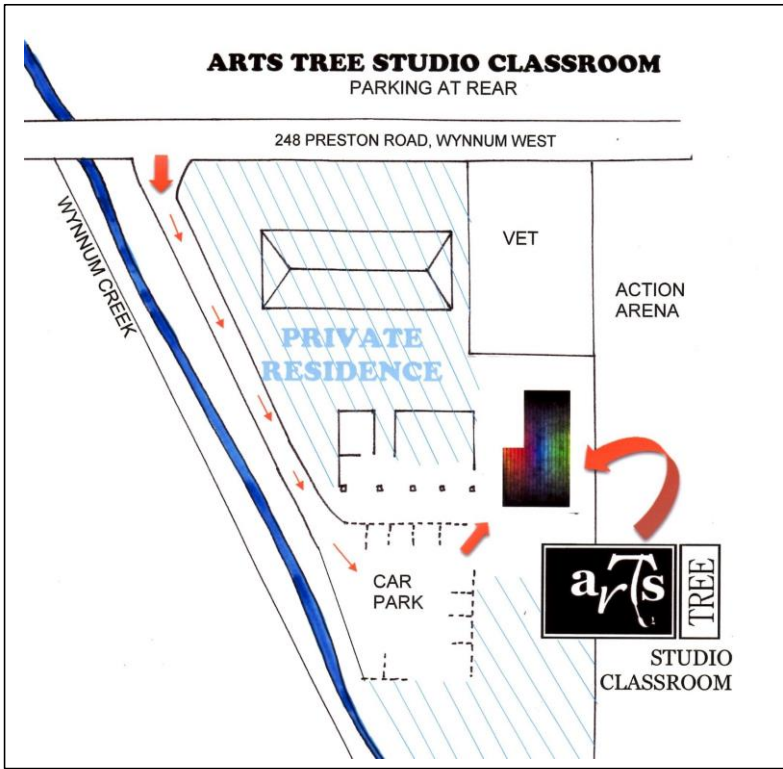

Here's where you find us!

**248
Preston Road
Wynnium West**

Onsite parking at rear

Gates open 30mins before the Session

Next door to Wynnium Bayside Vet Clinic & Action Arenas Indoor Sports Centre

Right beside Wynnium Creek

www.artstree.com.au

0437 146 359