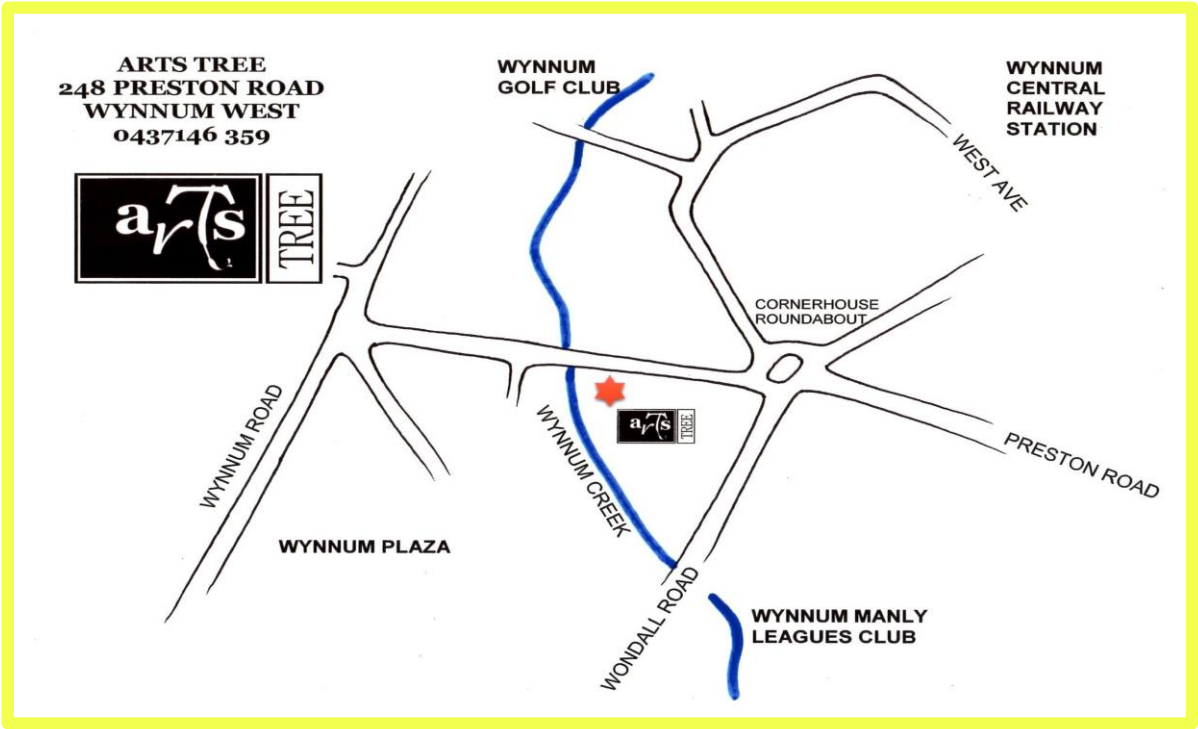

Here's where you find us!

**248
Preston Road
Wynnium West**

Onsite parking at rear

Gates open 30mins before the Session

Next door to Wynnium Bayside Vet Clinic & Action Arenas Indoor Sports Centre

Right beside Wynnium Creek

www.artstree.com.au

0437 146 359